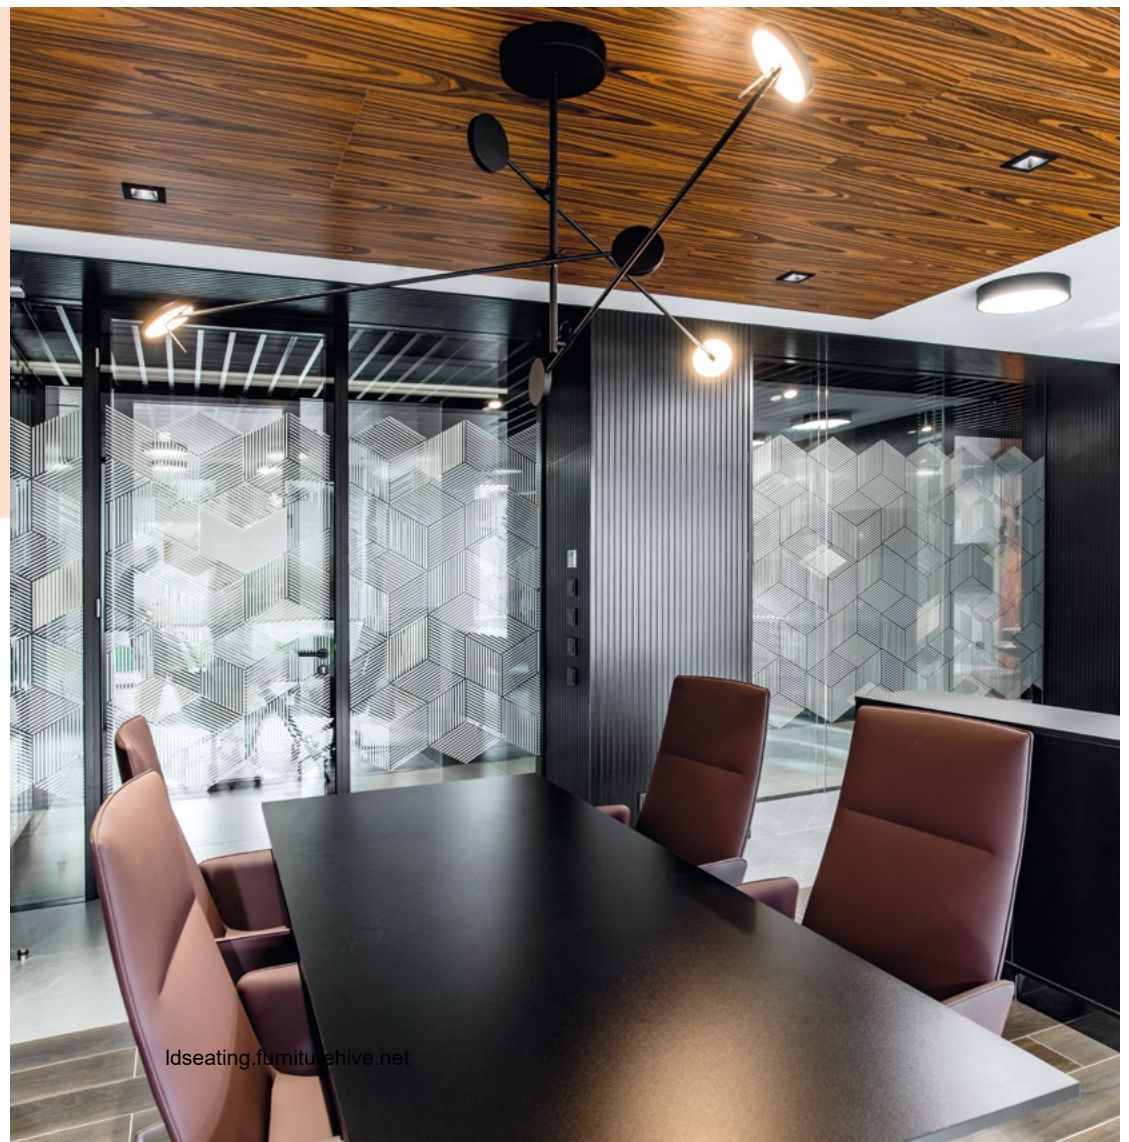

Ajna Dental Clinic

Harmony Modern